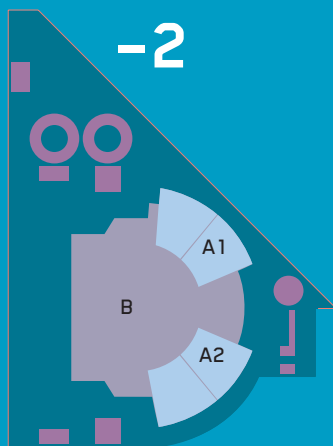

0 A. Federico García Lorca Auditorium. B. Hospitality area. C. Entrada principal / Main entrance. D. Ascensores y escaleras / Lifts and Stairs.

+1 A. Manuel de Falla Auditorium. B. Salas Andalucía I, II y III / Andalucía Rooms I, II and III. C. Sala de videoconferencias / Videoconference Room. D. Seminarios / Seminar Rooms. E. Exhibition Hall I.

+2 A. Exhibition Hall II. B. Sala de prensa / Press Room. C. Salón del Rey / VIP Room.

+3 A. Anfiteatro Carlos I / Carlos I Amphitheatre. B. Terraza / Terrace.

-2 A 1. Salas Machado y Picasso / Machado and Picasso Rooms. A 2. Salas Albéniz y Machuca / Albéniz and Machuca Rooms. B. Federico García Lorca Auditorium.

-3 A. Sala A / Room A. B. Sala B / Room B. C. Sala C / Room C. D. Sala D / Room D.

(-1) Zona de servicios técnicos internos y de almacenaje / Internal technical services area and storage rooms.

Accesos / Acces Salas / Meeting Rooms Zonas comunes / Common Areas